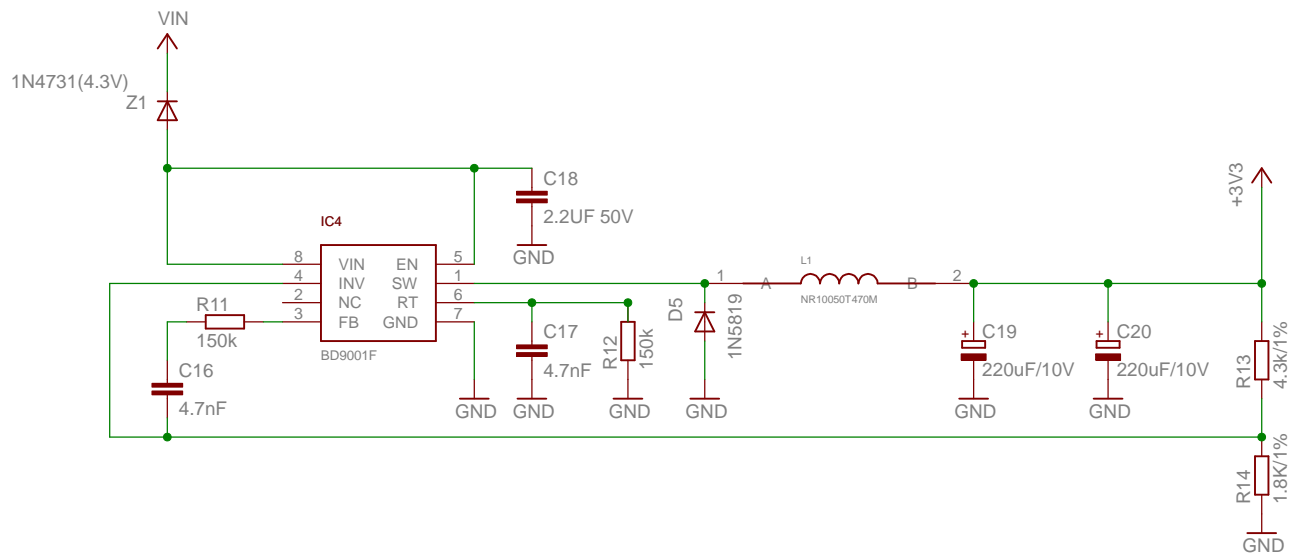

Microprocessor

TITLE: snow_rev_A

Document Number: www.vscp.org REV: **A**

Date: 2011-09-14 10:14:51 Sheet: 1/3

Power

TITLE: snow_rev_A

Document Number:

www.vsc.org

REV:

A

Date: 2011-09-14 10:14:51

Sheet: 2/3

Ethernet

TITLE: snow_rev_A

Document Number:

www.vscsp.org REV: A

Date: 2011-09-14 10:14:51

Sheet: 3/3

Snow 802.15.4 expansion

TITLE: expansion_mrf24j40ma_reva

Document Number:

REV:
A

Date: 2011-10-03 12:09:50

Sheet: 1/1