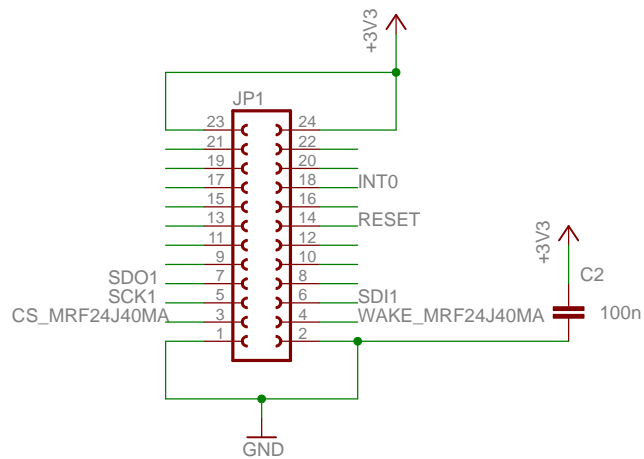

REV:

A

Date: 2011-09-14 10:14:51

Sheet: 2/3

Ethernet

TITLE: snow_rev_A

Document Number:

www.vscsp.org REV: A

Date: 2011-09-14 10:14:51

Sheet: 3/3

Snow 802.15.4 expansion

TITLE: expansion_mrf24j40ma_reva

Document Number:

REV:
A

Date: 2011-10-03 12:09:50

Sheet: 1/1