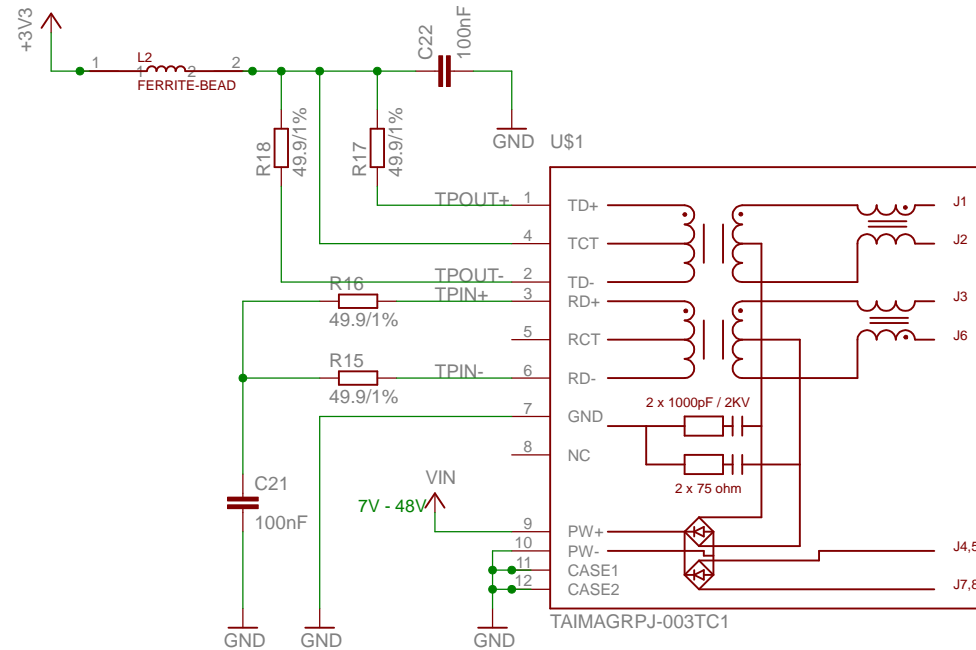

Microprocessor

TITLE: snow_rev_A

Document Number: www.vscp.org REV: **A**

Date: 2011-09-14 10:14:51 Sheet: 1/3

Power

TITLE: snow_rev_A

Document Number:

www.vsc.org

REV:

A

Date: 2011-09-14 10:14:51

Sheet: 2/3

Ethernet

TITLE: snow_rev_A

Document Number:

www.vscsp.org REV: A

Date: 2011-09-14 10:14:51

Sheet: 3/3

Snow 802.15.4 expansion

TITLE: expansion_mrf24j40ma_reva

Document Number:

REV:
A

Date: 2011-10-03 12:09:50

Sheet: 1/1