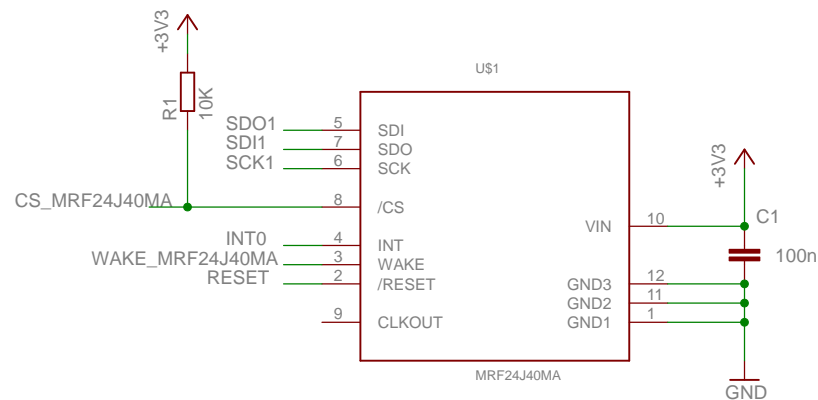

REV:

A

Date: 2011-09-14 10:14:51

Sheet: 2/3

Ethernet

TITLE: snow_rev_A

Document Number:

www.vscsp.org REV: A

Date: 2011-09-14 10:14:51

Sheet: 3/3

Snow 802.15.4 expansion

TITLE: expansion_mrf24j40ma_reva

Document Number:

REV:
A

Date: 2011-10-03 12:09:50

Sheet: 1/1