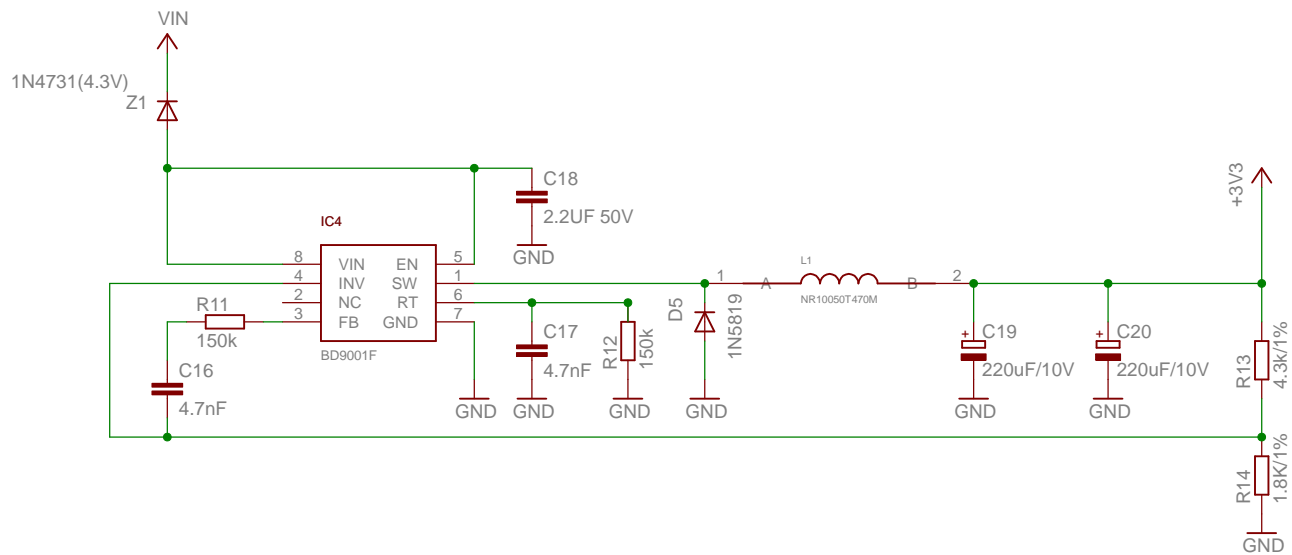

Microprocessor

TITLE: snow_rev_A

Document Number: www.vscp.org REV: A

Date: 2011-09-14 10:14:51 Sheet: 1/3

Power

TITLE: snow_rev_A

Document Number:

www.vscop.org

REV:

A

Date: 2011-09-14 10:14:51

Sheet: 2/3

Ethernet

TITLE: snow_rev_A

Document Number:

www.vscop.org

REV: A

Date: 2011-09-14 10:14:51

Sheet: 3/3

Snow 433 RX/TX expansion	
TITLE: expansion_rxtx_reva	
Document Number:	REV: A
Date: 2011-10-03 14:05:08	Sheet: 1/2

L1 Sumida CDRH2D18
 C1, C2 ceramic X5R or X7R

Power	
http://www.circuitsathome.com/dc-dc/33v-to-5v-dc-dc-converter	
TITLE: expansion_rxtx_reva	
Document Number:	REV:
Date: 2011-10-03 14:05:08	Sheet: 2/2