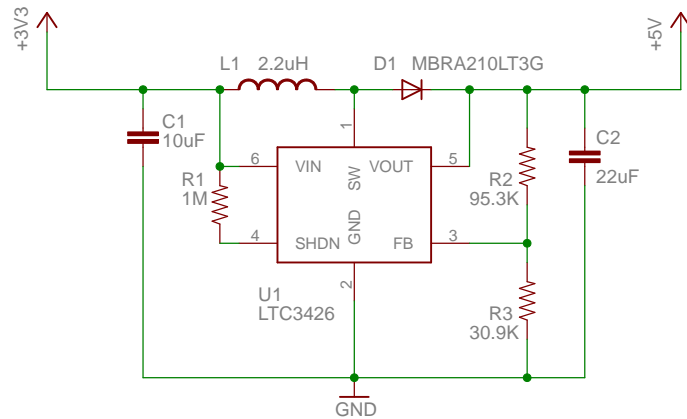

L1 Sumida CDRH2D18
C1, C2 ceramic X5R or X7R

Power	
http://www.circuitsathome.com/dc-dc/33v-to-5v-dc-dc-converter	
TITLE: expansion_rxtx_reva	
Document Number:	REV:
Date: 2011-10-03 14:05:08	Sheet: 2/2