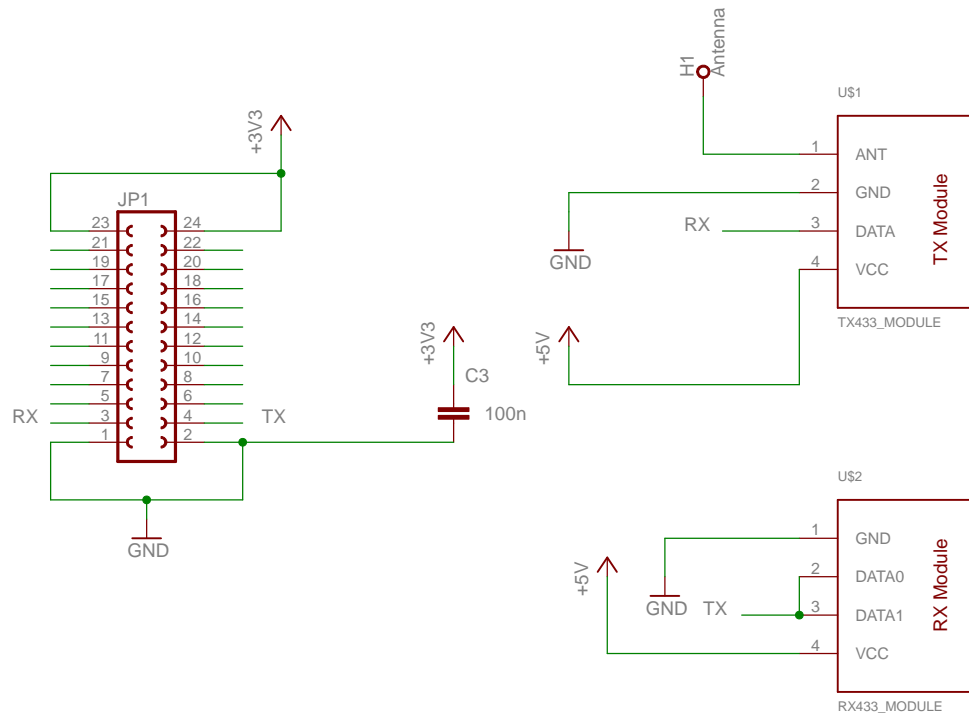

REV:

A

Date: 2011-09-14 10:14:51

Sheet: 2/3

Ethernet

TITLE: snow_rev_A

Document Number:

www.vscop.org

REV: A

Date: 2011-09-14 10:14:51

Sheet: 3/3

Snow 433 RX/TX expansion	
TITLE: expansion_rxtx_reva	
Document Number:	REV: A
Date: 2011-10-03 14:05:08	Sheet: 1/2

L1 Sumida CDRH2D18
 C1, C2 ceramic X5R or X7R

Power	
http://www.circuitsathome.com/dc-dc/33v-to-5v-dc-dc-converter	
TITLE: expansion_rxtx_reva	
Document Number:	REV:
Date: 2011-10-03 14:05:08	Sheet: 2/2