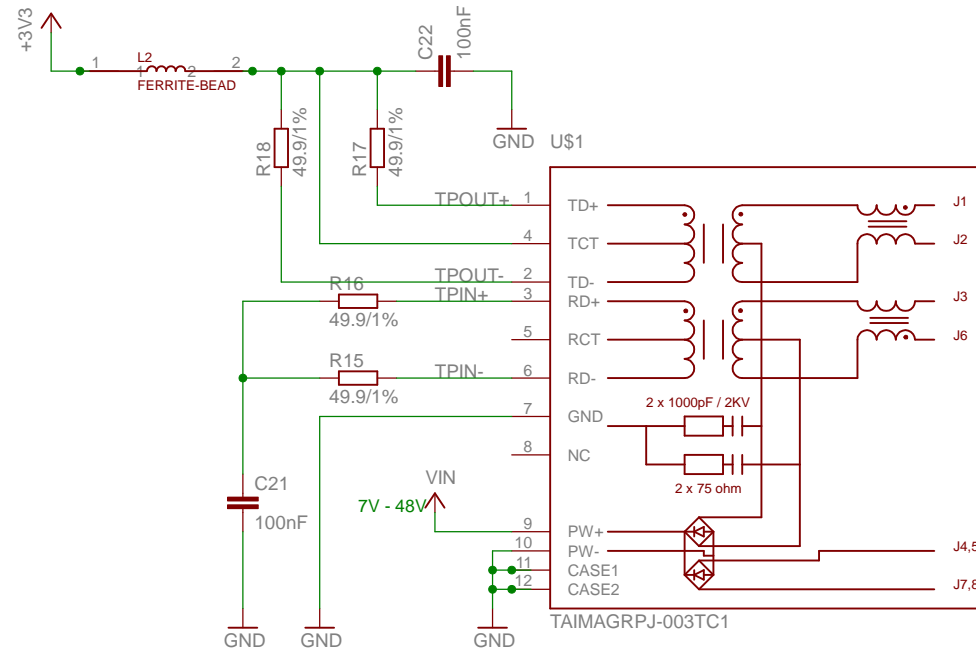

Microprocessor

TITLE: snow_rev_A

Document Number: www.vscp.org REV: A

Date: 2011-09-14 10:14:51 Sheet: 1/3

Power

TITLE: snow_rev_A

Document Number:

www.vscop.org

REV:

A

Date: 2011-09-14 10:14:51

Sheet: 2/3

Ethernet

TITLE: snow_rev_A

Document Number:

www.vscop.org

REV: A

Date: 2011-09-14 10:14:51

Sheet: 3/3

Snow 433 RX/TX expansion	
TITLE: expansion_rxtx_reva	
Document Number:	REV: A
Date: 2011-10-03 14:05:08	Sheet: 1/2

L1 Sumida CDRH2D18
 C1, C2 ceramic X5R or X7R

Power	
http://www.circuitsathome.com/dc-dc/33v-to-5v-dc-dc-converter	
TITLE: expansion_rxtx_reva	
Document Number:	REV:
Date: 2011-10-03 14:05:08	Sheet: 2/2