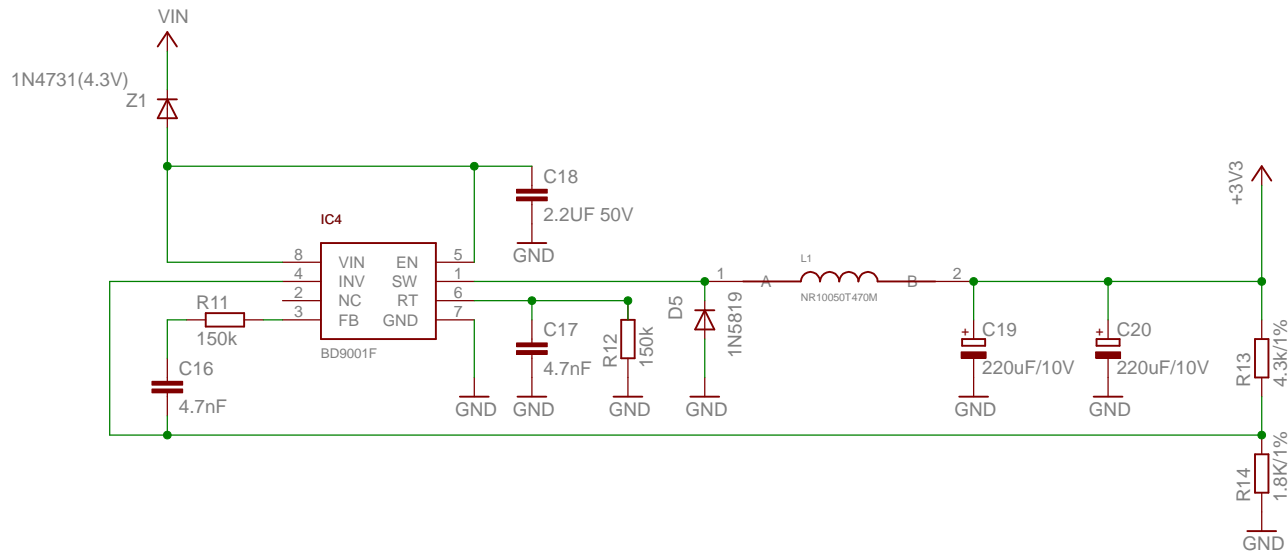

Microprocessor

TITLE: snow_rev_A

Document Number: www.vscp.org REV: A

Date: 2011-09-14 10:14:51 Sheet: 1/3

Power

TITLE: snow_rev_A

Document Number:

www.vscop.org

REV:

A

Date: 2011-09-14 10:14:51

Sheet: 2/3

Ethernet

TITLE: snow_rev_A

Document Number:

www.vscop.org

REV: A

Date: 2011-09-14 10:14:51

Sheet: 3/3

Snow 802.15.4 expansion	
TITLE: expansion_temp_reva	
Document Number:	REV: A
Date: 2011-09-05 13:59:40	Sheet: 1/1