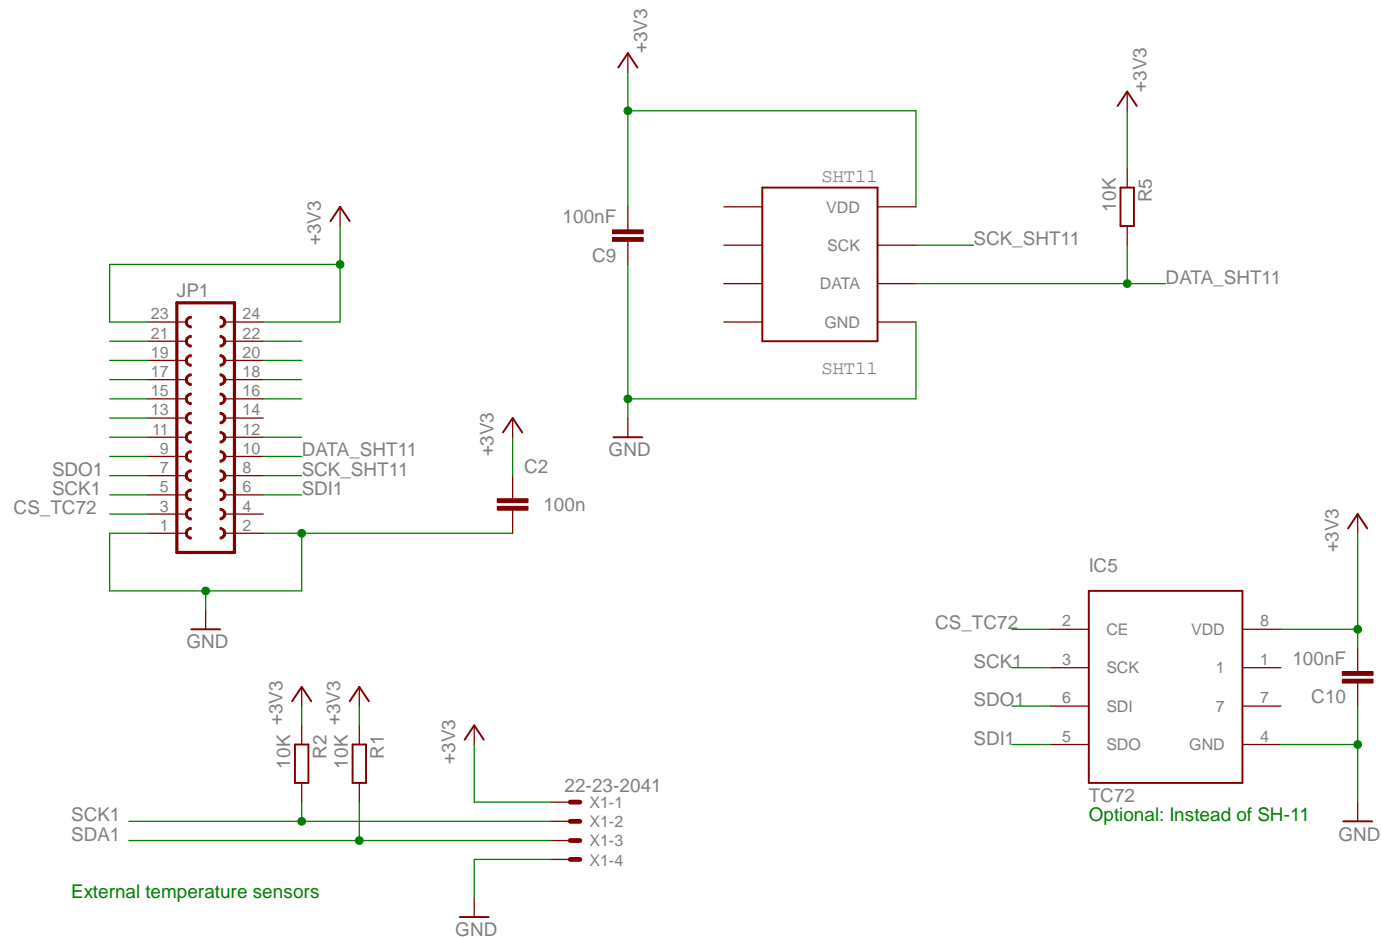

REV:

A

Date: 2011-09-14 10:14:51

Sheet: 2/3

Ethernet

TITLE: snow_rev_A

Document Number:

www.vscop.org

REV: A

Date: 2011-09-14 10:14:51

Sheet: 3/3

Snow 802.15.4 expansion	
TITLE: expansion_temp_reva	
Document Number:	REV: A
Date: 2011-09-05 13:59:40	Sheet: 1/1