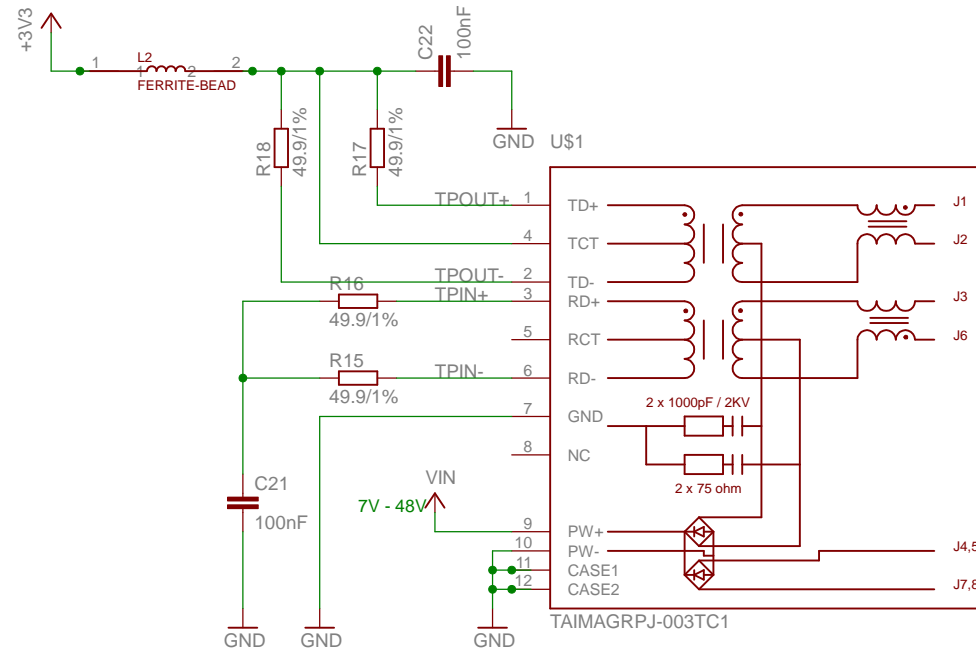

Microprocessor

TITLE: snow_rev_A

Document Number: www.vscp.org REV: A

Date: 2011-09-14 10:14:51 Sheet: 1/3

Power

TITLE: snow_rev_A

Document Number:

www.vscop.org

REV:

A

Date: 2011-09-14 10:14:51

Sheet: 2/3

Ethernet

TITLE: snow_rev_A

Document Number:

www.vscop.org

REV: A

Date: 2011-09-14 10:14:51

Sheet: 3/3

Snow 802.15.4 expansion	
TITLE: expansion_temp_reva	
Document Number:	REV: A
Date: 2011-09-05 13:59:40	Sheet: 1/1